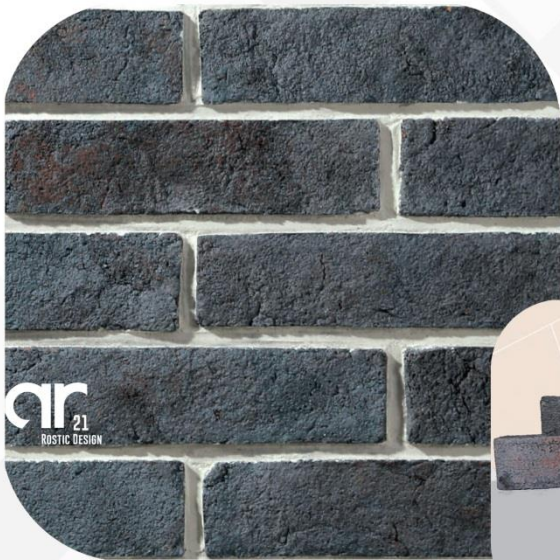

ar
21
RUSTIC DESIGN

● 21. RUSTIC DESIGN